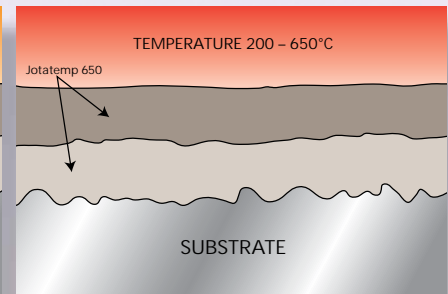

at Extreme Temperatures

NO BREAKDOWN AT EXTREME TEMPERATURES

The organic elements in Jotatemp 650 do not breakdown at high heat as they do in silicon acrylics/alkyds where protection provided by the paint film is reduced – often referred to as the ‘Swiss cheese effect’.

Typical silicon acrylic/alkyd coating using organic binders. Film thickness is low.

As temperature increases the organic binders begin to breakdown. At between 200–300°C the silicon binder leaves vacuoles similar to a Swiss cheese.

Jotatemp 650 is built of special inorganic binders that have organic modification thus providing excellent application and adhesion.

As temperature increases Jotatemp 650 provides a thick consistent barrier protecting the substrate over long periods.

Insulation removed from a pipe originally coated with a zinc containing coating. Zinc has worked but by sacrificing, thus limiting the lifetime of the protection.

BARRIER AGAINST CORROSION

Jotatemp 650 provides a barrier to moisture during periods when temperatures are below 100°C.