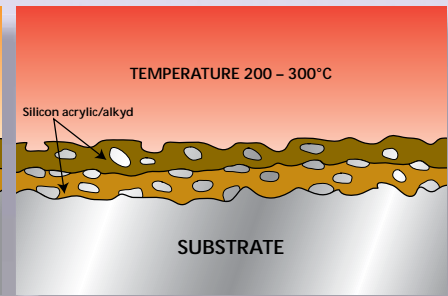

at Extreme Temperatures

NO BREAKDOWN AT EXTREME TEMPERATURES

The organic elements in Jotatemp 650 do not breakdown at high heat as they do in silicon acrylics/alkyds where protection provided by the paint film is reduced – often referred to as the ‘Swiss cheese effect’.

Typical silicon acrylic/alkyd coating using organic binders. Film thickness is low.

As temperature increases the organic binders begin to breakdown. At between 200–300°C the silicon binder leaves vacuoles similar to a Swiss cheese.

Jotatemp 650 is built of special inorganic binders that have organic modification thus providing excellent application and adhesion.

As temperature increases Jotatemp 650 provides a thick consistent barrier protecting the substrate over long periods.

Insulation removed from a pipe originally coated with a zinc containing coating. Zinc has worked but by sacrificing, thus limiting the lifetime of the protection.

BARRIER AGAINST CORROSION

Jotatemp 650 provides a barrier to moisture during periods when temperatures are below 100°C.