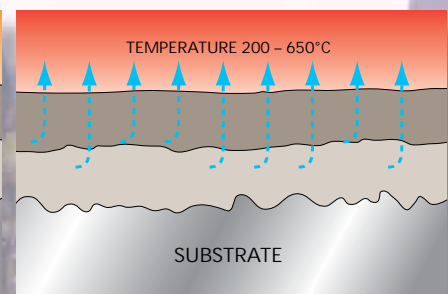

Typical silicon acrylic/alkyd coating using organic binders. Film thickness is low.

As temperature increases the organic binders begin to breakdown. At between 200–300°C the silicon binder leaves vacuoles similar to a Swiss cheese.

Jotatemp 650 is built of special inorganic binders that have organic modification thus providing excellent application and adhesion.

As temperature increases Jotatemp 650 provides a thick consistent barrier protecting the substrate over long periods.

Insulation removed from a pipe originally coated with a zinc containing coating. Zinc has worked but by sacrificing, thus limiting the lifetime of the protection.

BARRIER AGAINST CORROSION

Jotatemp 650 provides a barrier to moisture during periods when temperatures are below 100°C.