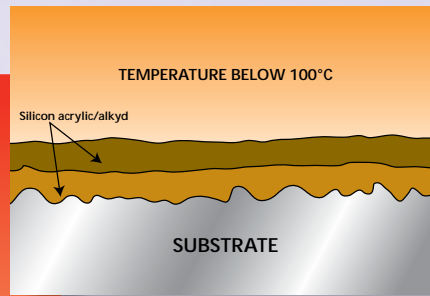

at Extreme Temperatures

NO BREAKDOWN AT EXTREME TEMPERATURES

The organic elements in Jotatemp 650 do not breakdown at high heat as they do in silicon acrylics/alkyds where protection provided by the paint film is reduced – often referred to as the ‘Swiss cheese effect’.

Typical silicon acrylic/alkyd coating using organic binders. Film thickness is low.

As temperature increases the organic binders begin to breakdown. At between 200–300°C the silicon binder leaves vacuoles similar to a Swiss cheese.

Jotatemp 650 is built of special inorganic binders that have organic modification thus providing excellent application and adhesion.

As temperature increases Jotatemp 650 provides a thick consistent barrier protecting the substrate over long periods.