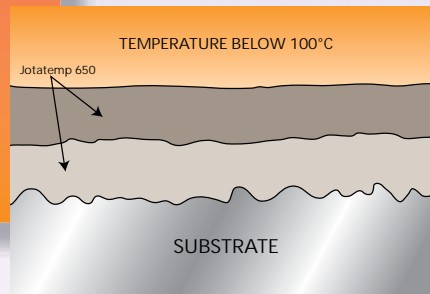

at Extreme Temperatures

NO BREAKDOWN AT EXTREME TEMPERATURES

The organic elements in Jotatemp 650 do not breakdown at high heat as they do in silicon acrylics/alkyds where protection provided by the paint film is reduced – often referred to as the ‘Swiss cheese effect’.

Typical silicon acrylic/alkyd coating using organic binders. Film thickness is low.

As temperature increases the organic binders begin to breakdown. At between 200–300°C the silicon binder leaves vacuoles similar to a Swiss cheese.

Jotatemp 650 is built of special inorganic binders that have organic modification thus providing excellent application and adhesion.

As temperature increases Jotatemp 650 provides a thick consistent barrier protecting the substrate over long periods.

Insulation removed from a pipe originally coated with a zinc containing coating. Zinc has worked but by sacrificing, thus limiting the lifetime of the protection.

BARRIER AGAINST CORROSION

Jotatemp 650 provides a barrier to moisture during periods when temperatures are below 100°C.