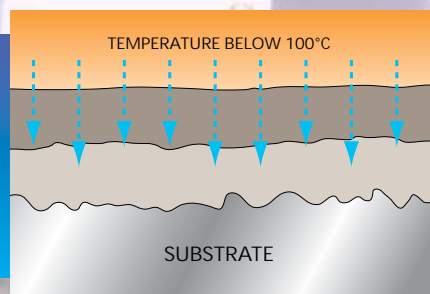

Typical silicon acrylic/alkyd coating using organic binders. Film thickness is low.

As temperature increases the organic binders begin to breakdown. At between 200–300°C the silicon binder leaves vacuoles similar to a Swiss cheese.

Jotatemp 650 is built of special inorganic binders that have organic modification thus providing excellent application and adhesion.

As temperature increases Jotatemp 650 provides a thick consistent barrier protecting the substrate over long periods.

Insulation removed from a pipe originally coated with a zinc containing coating. Zinc has worked but by sacrificing, thus limiting the lifetime of the protection.

BARRIER AGAINST CORROSION

Jotatemp 650 provides a barrier to moisture during periods when temperatures are below 100°C.